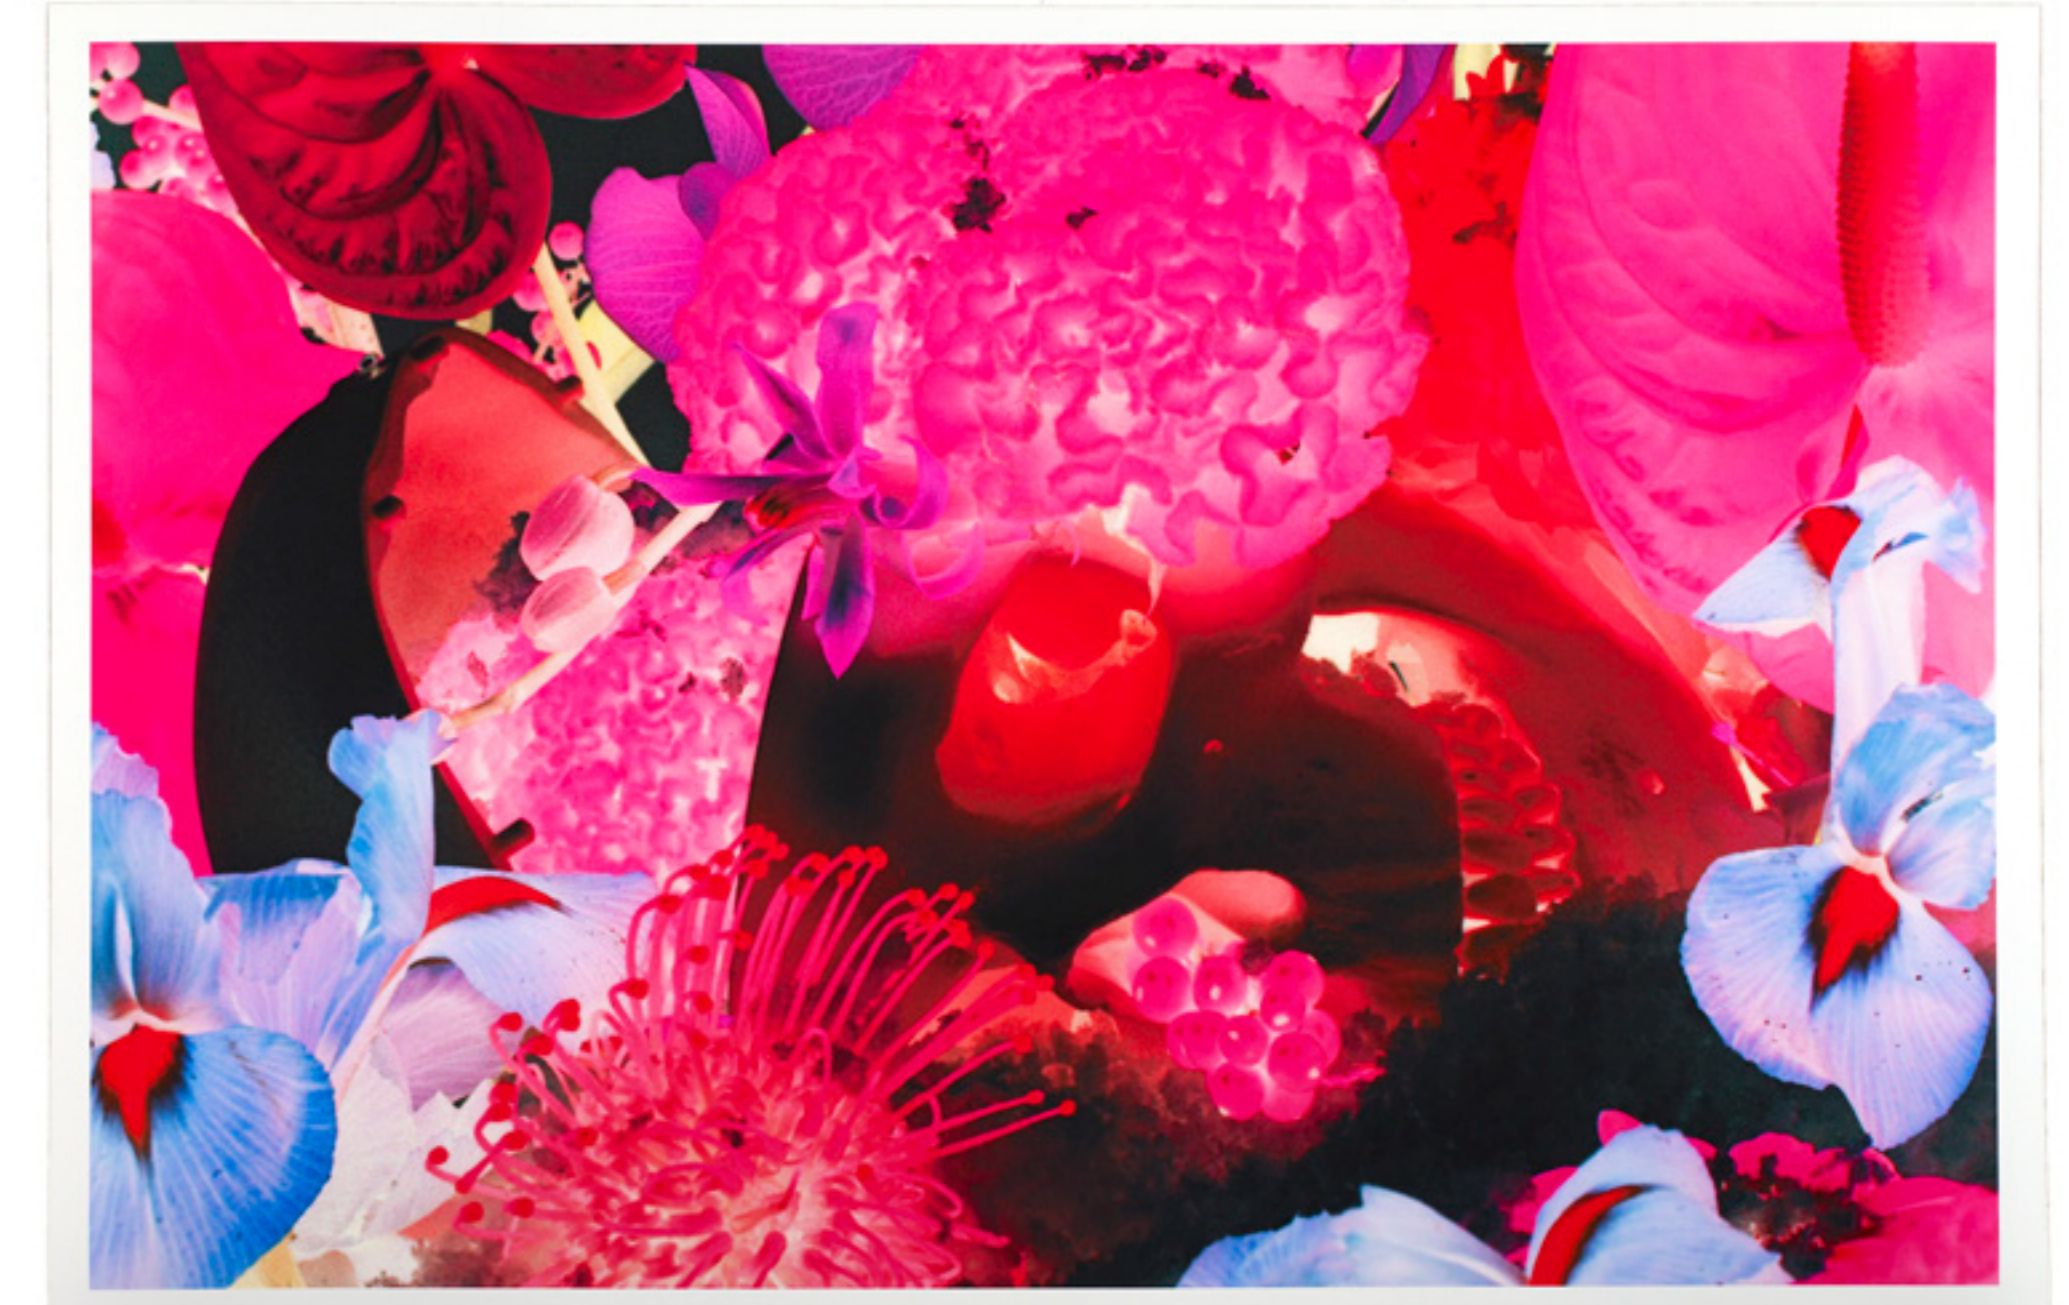

# At the far edges of the universe 2010

Marc Quinn

Series of 8 pigment prints  
Sheet size: 70 × 104 cm (27½ × 41 in)  
Edition of 59  
Each print signed and dated by the artist and numbered  
on the reverse